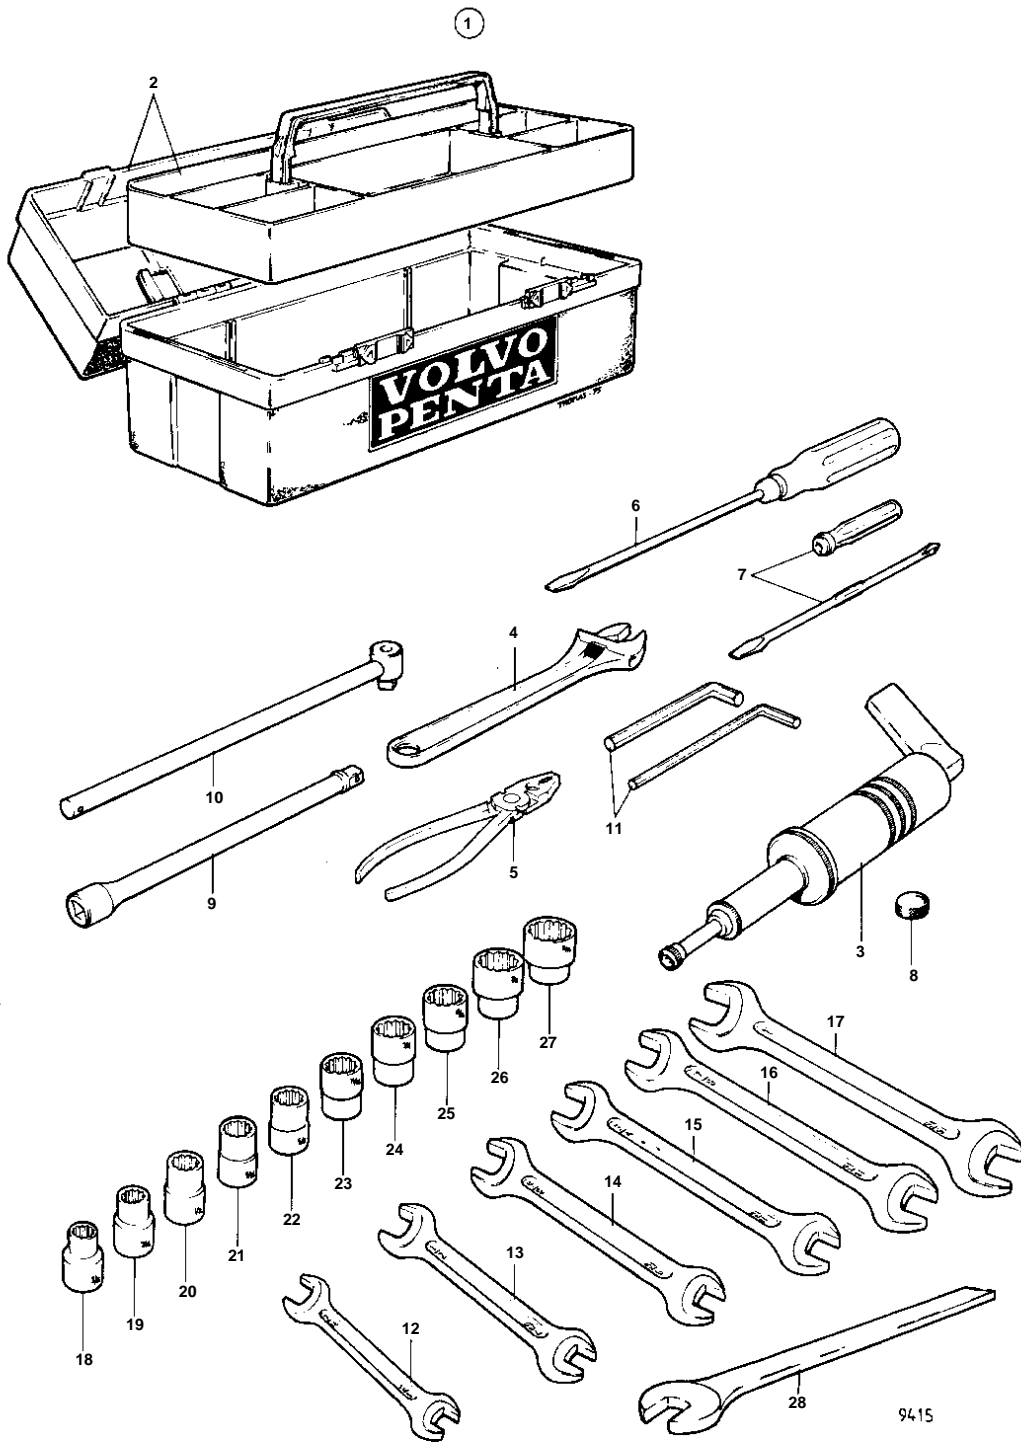

COMMON

COMMON

REF	PART NO.	QTY	DESCRIPTION	NOTES
1	844481	1	Tool kit	
2	842021	1	• Tool box	
3		1	• Grease gun	
4	755	1	• Adjustable wrench	30mm
		1	• Adjustable wrench	19mm
5		1	• Pliers	
6	804771	1	• Screwdriver	L=300mm
7		1	• Screwdriver	
8	811	12	• Protective cap	
9		1	• Extension bar	
10		1	• Handle	
11	946804	1	• Allen wrench	5/16"
	914675	1	• Allen wrench	1/4"
12		1	• Key	3/8"-7/16"
13		1	• Key	7/16"-1/2"
14		1	• Key	9/16"-5/8"
15		1	• Key	13/16"-7/8"
16		1	• Key	11/16"-3/4"
17		1	• Key	15/16"-1"
18		1	• Sleeve	3/8"
19		1	• Sleeve	7/16"
20		1	• Sleeve	1/2"
21		1	• Sleeve	9/16"
22		1	• Sleeve	5/8"
23		1	• Sleeve	11/16"
24		1	• Sleeve	3/4"
25		1	• Sleeve	13/16"
26		1	• Sleeve	7/8"
27		1	• Sleeve	15/16"
28		1	• Open-end wrench	41mm